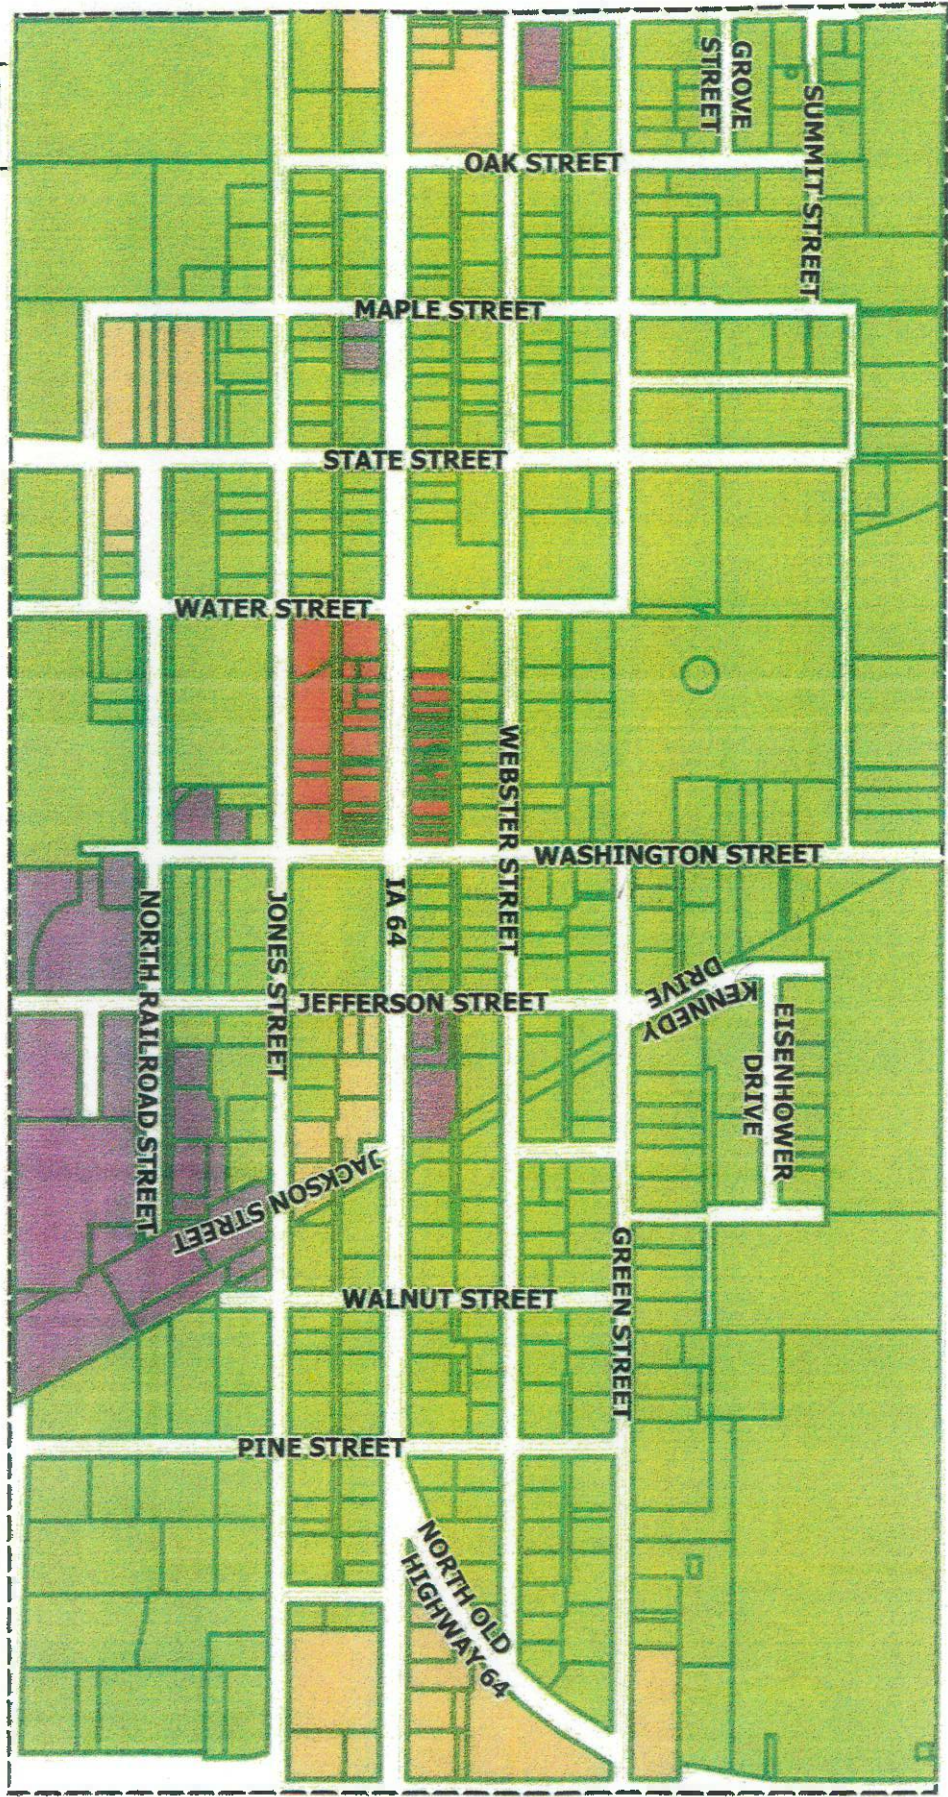

Official Zoning Map

City of Wyoming, Jones County, Iowa

Map prepared with assistance from:
ECI CNG
 EAST CENTRAL IOWA
 COUNCIL OF GOVERNMENTS
 YOUR REGIONAL PLANNING AGENCY

Legend

- Wyoming Zoning**
- Industrial
 - Zero-Lot Duplex Residential
 - Central Commercial
 - Light Commercial
 - Wyoming Municipal Boundaries
 - JonesCoParcels